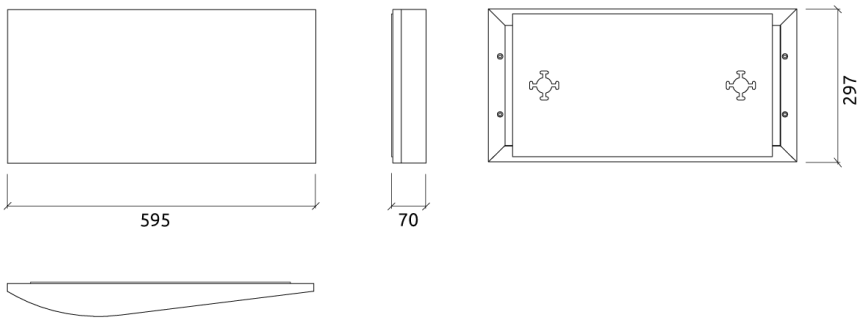

Technical Information

Features

Type:
Absorber

Absorption range: 200 Hz to 5000 Hz

Acoustic Class: B | (α_w) = 0,9

Available fire rates:
FG | Furniture Grade

Material:

1. Acoustic fabric
   - Marine grade plywood structural frame
   - Calibrated cell acoustic foam
2. Four M6 Screw Thread receiver included on each panel.

Dimensions:

FG - SF | 595x297x70mm | 1.84 Kg
FG - WF | 595x297x70mm | 1.17 Kg