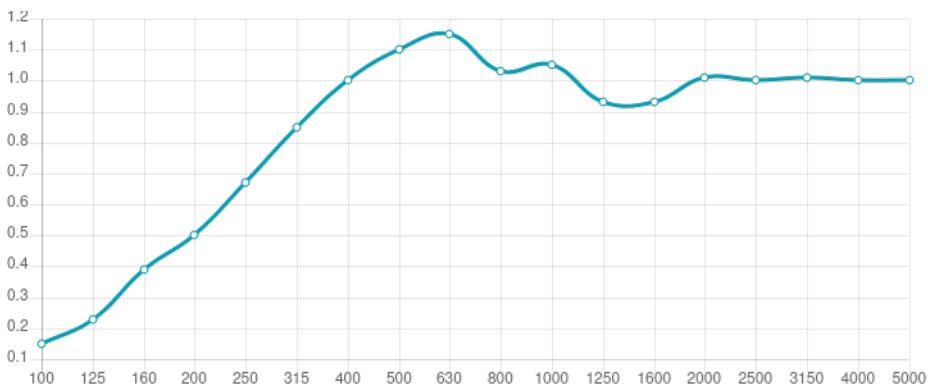

**Performance**

**Technical Information**

**Features**

Type:  
Absorber

Absorption range: 200 Hz to 5000 Hz

Acoustic Class: B | (α<sub>w</sub>) = 0,9

Available fire rates:  
FG | Furniture Grade

**Material:**